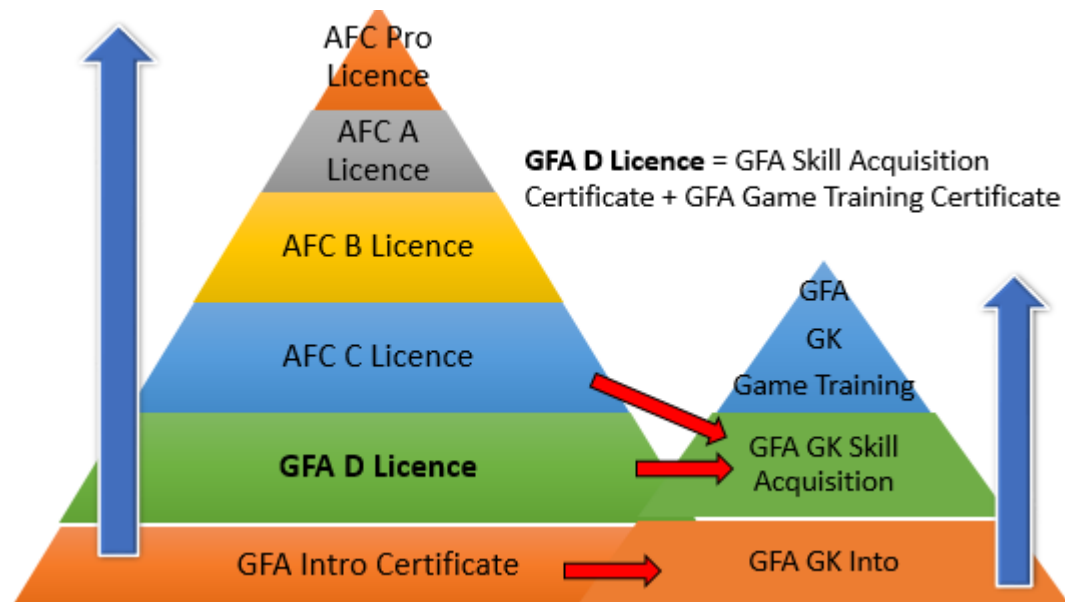

2018 Coach Education Calendar

A coach will receive the **GFA D License** if they have received the following certificates:

- GFA Skill Acquisition Coaching Certificate
- GFA Game Training Coaching Certificate (**pre-requisite: Skill Acquisition Coaching Certificate**)

A coach will receive the **GFA GK LV I License** if they have received the following license/certificates:

- GFA GK Skill Acquisition Coaching Certificate (**pre-requisite: GFA D License/AFC C License**)
- GFA GK Game Training Coaching Certificate (**pre-requisite: GFA GK Introduction Coaching Certificate + GFA GK Skill Acquisition Coaching Certificate**)