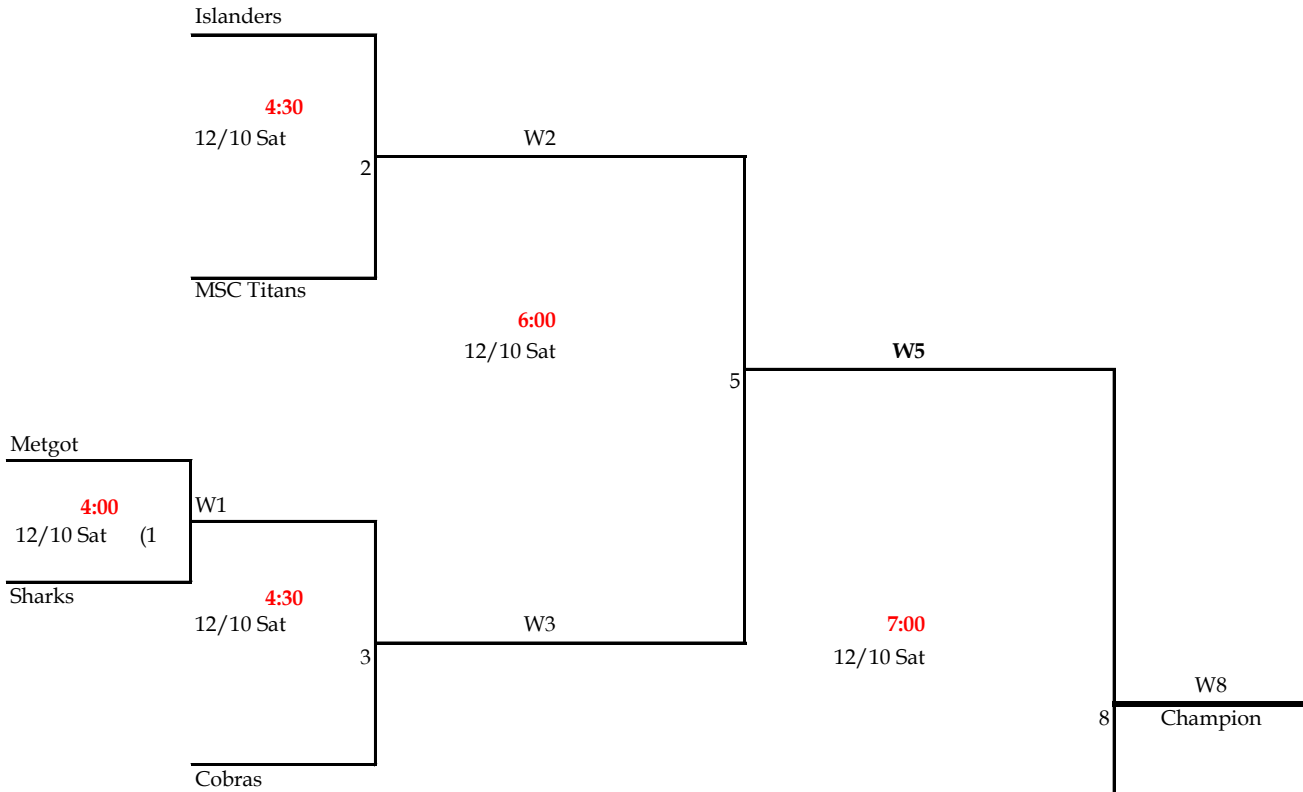

2016 Christmas Cup

Modified Double Elimination U17 Girls
2- 10 min halves 3 min halftime

Winner's Bracket

Loser's Bracket

3:30 Check in Group Photo

5:30 Skill Tests