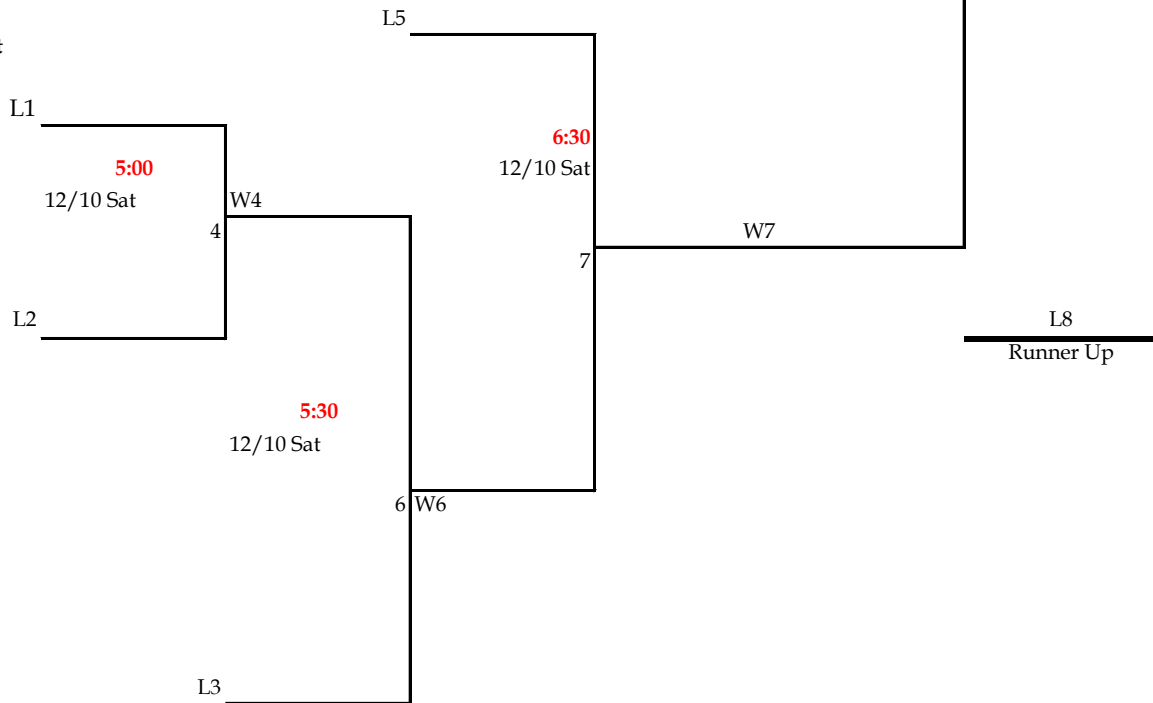

2016 Christmas Cup

Modified Double Elimination U17 Girls
2- 10 min halves 3 min halftime

Winner's Bracket

Loser's Bracket

3:30 Check in Group Photo

5:30 Skill Tests