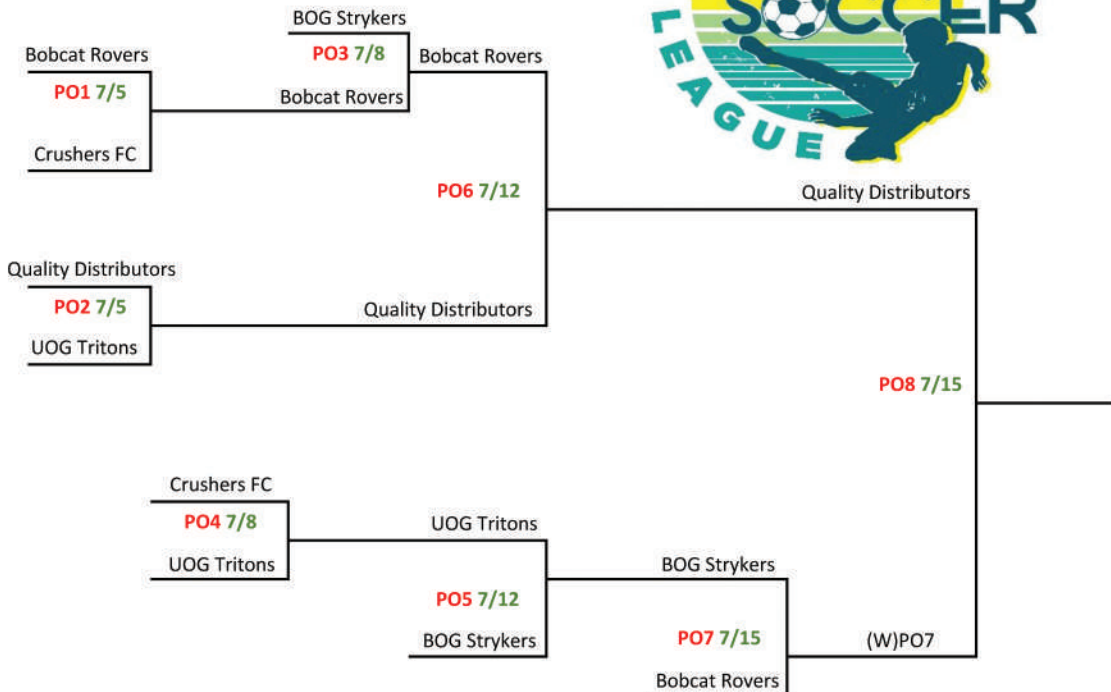

Home	M	Away	Time
Bye		Crushers FC	1800HRS
Bobcat Rovers	1	Quality Distributors	1900HRS
BOG Strykers	2	UOG Tritons	2000HRS

Home	M	Away	Time
Bye		BOG Strykers	1800HRS
Bobcat Rovers	3	UOG Tritons	1900HRS
Quality Distributors	4	Crushers FC	2000HRS

Home	M	Away	Time
UOG Tritons		Bye	1800HRS
Crushers FC	9	Bobcat Rovers	1900HRS
Quality Distributors	10	BOG Strykers	2000HRS

PO 1,3,5,7 @1900hrs

PO 2,4,6,8 @2000hrs